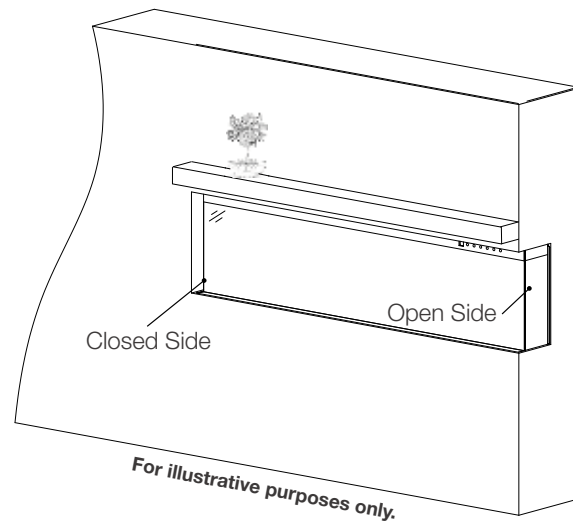

TRIVISTA™ 50" ELECTRIC APPLIANCE

Specifications

Model	BTU	Width	Height	Depth	Viewing Area
NEFB50H-3SV	5000/10000	50	21 1/2	9 1/2	48 5/8 x 15

Dimensions

Rough Framing

Minimum Mantel Clearances

W415-1973 / B / 03.04.21

Product information provided is not complete and is subject to change without notice. Please consult the installation manual for the most up to date installation information.

Installation Overview

Your appliance is capable of three unique installation configurations: **three-sided, two-sided, and single-sided.**

Three-Sided Viewing Installation

- Appliance is fully recessed into the wall with both sides open
- Front, left, **and** right side views

Two-Sided Viewing Installation

- Appliance is fully recessed into the wall with one side open
- Front view **and** left/right side view, depending on desired open/closed sides

Single-Sided Viewing Installation

- Appliance is fully recessed into the wall
- Front view **only**
- Left and right side views are covered

Spécifications

Modèle	BTU	Largeur	Hauteur	Profondeur	Dimensions de Vision
NEFB50H-3SV	5000/10000	50	21 1/2	9 1/2	48 5/8 x 15