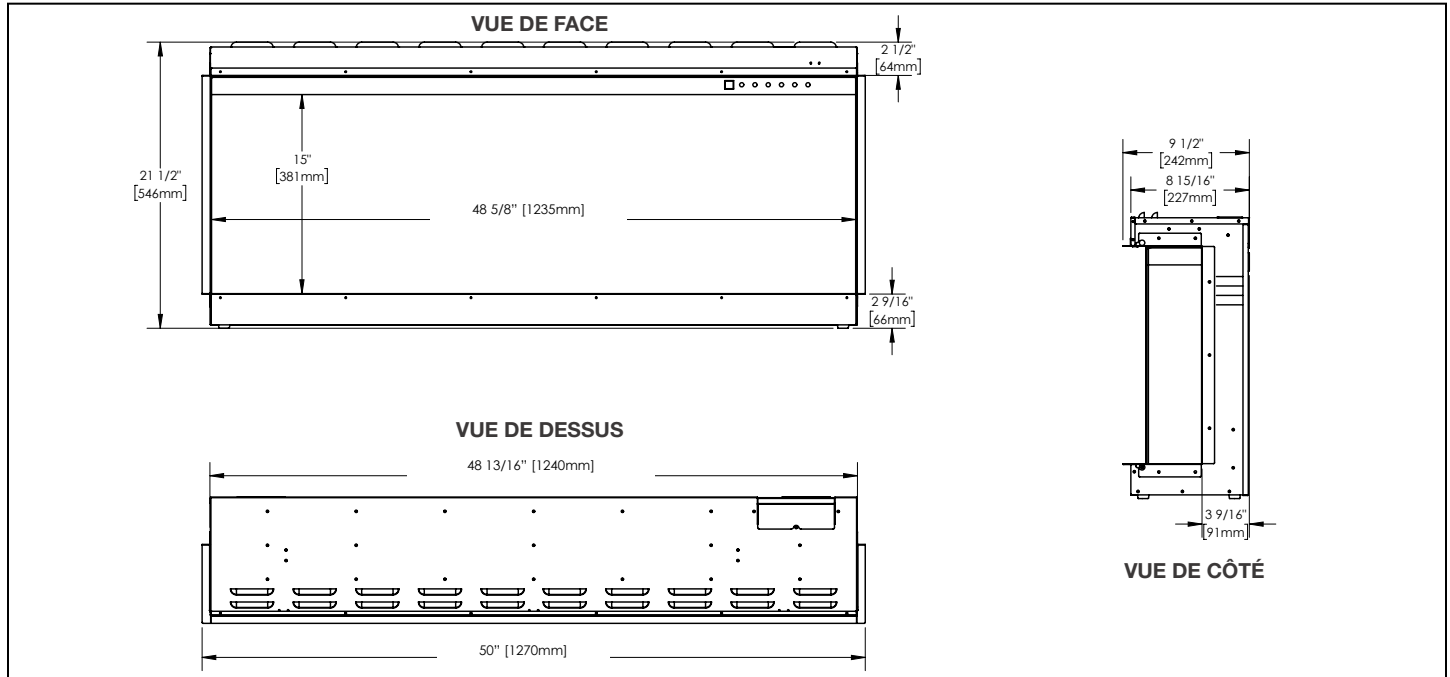

TRIVISTA™ 50" ELECTRIC APPLIANCE

Specifications

Model	BTU	Width	Height	Depth	Viewing Area
NEFB50H-3SV	5000/10000	50	21 1/2	9 1/2	48 5/8 x 15

Dimensions

Rough Framing

Minimum Mantel Clearances

W415-1973 / B / 03.04.21

Three-Sided Viewing Installation

- Appliance is fully recessed into the wall with both sides open
- Front, left, **and** right side views

Two-Sided Viewing Installation

- Appliance is fully recessed into the wall with one side open
- Front view **and** left/right side view, depending on desired open/closed sides

Single-Sided Viewing Installation

- Appliance is fully recessed into the wall
- Front view **only**
- Left and right side views are covered

Spécifications

Modèle	BTU	Largeur	Hauteur	Profondeur	Dimensions de Vision
NEFB50H-3SV	5000/10000	50	21 1/2	9 1/2	48 5/8 x 15

Dimensions

Ossature Approximatif

Dégagements Minimaux de la Tablette

Information du produit fourni d'est pas complet et est sujet de changer sans préavis. Consultez le manuel d'installation pour information d'installation actuel.