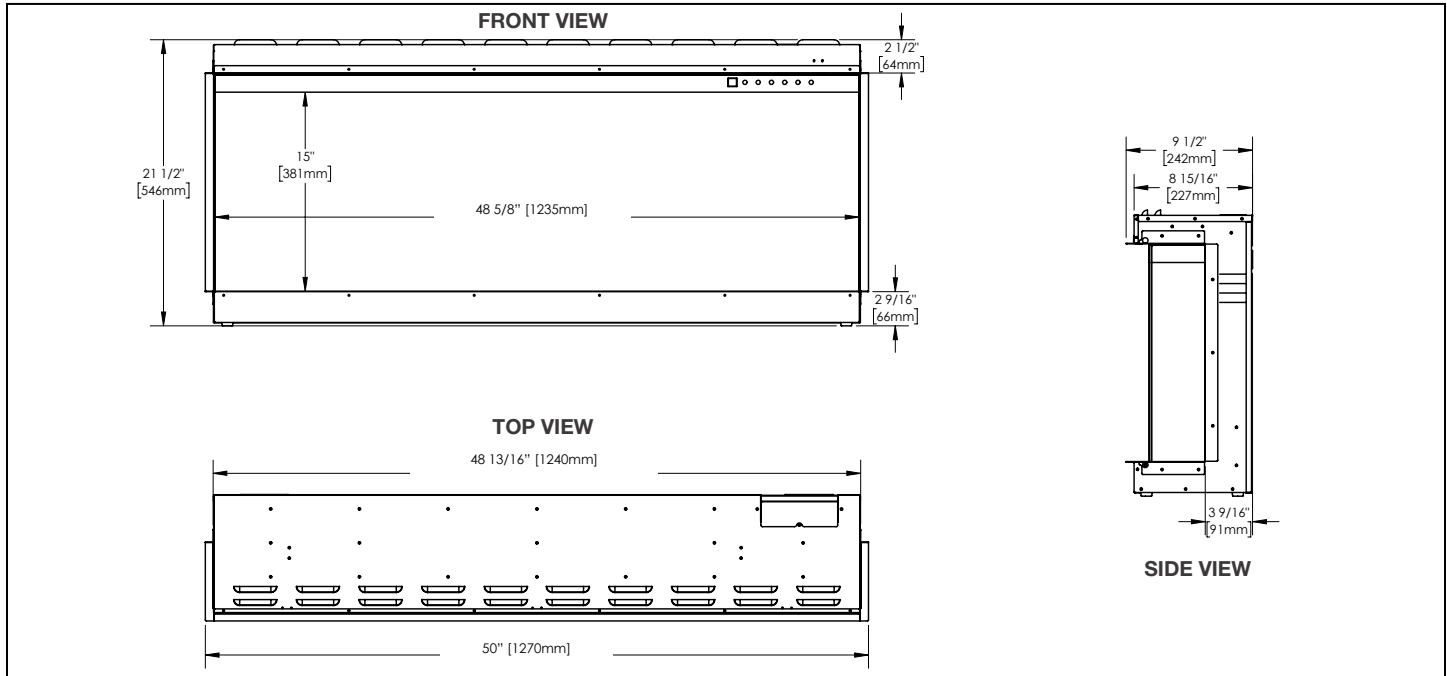

TRIVISTA™ 50" ELECTRIC APPLIANCE

Specifications

Model	BTU	Width	Height	Depth	Viewing Area
NEFB50H-3SV	5000/10000	50	21 1/2	9 1/2	48 5/8 x 15

Dimensions

Rough Framing

Minimum Mantel Clearances

W415-1973 / B / 03.04.21

Product information provided is not complete and is subject to change without notice. Please consult the installation manual for the most up to date installation information.

Installation Overview

Your appliance is capable of three unique installation configurations: **three-sided, two-sided, and single-sided.**

Three-Sided Viewing Installation

- Appliance is fully recessed into the wall with both sides open
- Front, left, **and** right side views

Two-Sided Viewing Installation

- Appliance is fully recessed into the wall with one side open
- Front view **and** left/right side view, depending on desired open/closed sides

Single-Sided Viewing Installation

- Appliance is fully recessed into the wall
- Front view **only**
- Left and right side views are covered

Spécifications

Modèle	BTU	Largeur	Hauteur	Profondeur	Dimensions de Vision
NEFB50H-3SV	5000/10000	50	21 1/2	9 1/2	48 5/8 x 15