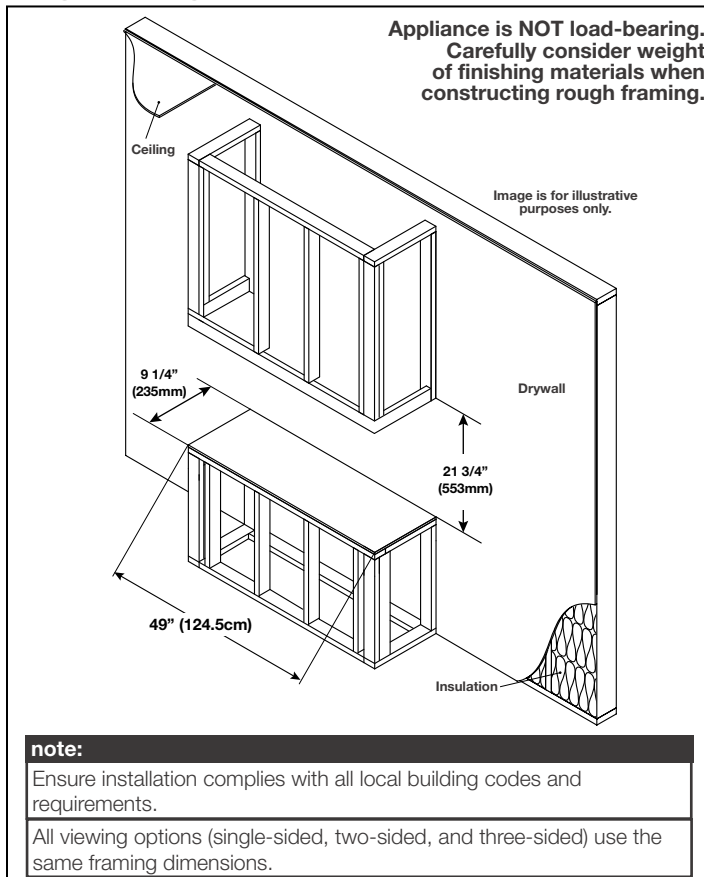

TRIVISTA™ 50" ELECTRIC APPLIANCE

Specifications

Model	BTU	Width	Height	Depth	Viewing Area
NEFB50H-3SV	5000/10000	50	21 1/2	9 1/2	48 5/8 x 15

Dimensions

Rough Framing

Minimum Mantel Clearances

W415-1973 / B / 03.04.21

Product information provided is not complete and is subject to change without notice. Please consult the installation manual for the most up to date installation information.

Installation Overview

Your appliance is capable of three unique installation configurations: **three-sided, two-sided, and single-sided.**

Three-Sided Viewing Installation

- Appliance is fully recessed into the wall with both sides open
- Front, left, **and** right side views

Two-Sided Viewing Installation

- Appliance is fully recessed into the wall with one side open
- Front view **and** left/right side view, depending on desired open/closed sides

Single-Sided Viewing Installation

- Appliance is fully recessed into the wall
- Front view **only**
- Left and right side views are covered

Spécifications

Modèle	BTU	Largeur	Hauteur	Profondeur	Dimensions de Vision
NEFB50H-3SV	5000/10000	50	21 1/2	9 1/2	48 5/8 x 15