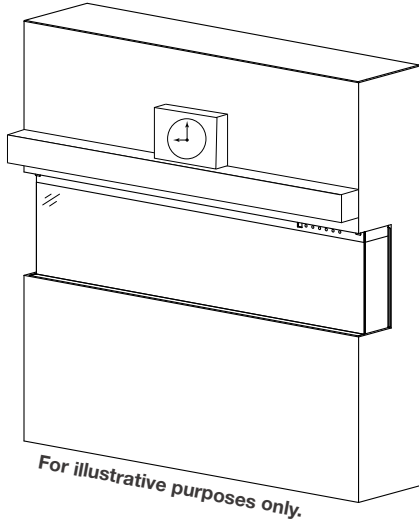

TRIVISTA™ 50" ELECTRIC APPLIANCE

Specifications

Model	BTU	Width	Height	Depth	Viewing Area
NEFB50H-3SV	5000/10000	50	21 1/2	9 1/2	48 5/8 x 15

Dimensions

Rough Framing

Minimum Mantel Clearances

W415-1973 / B / 03.04.21

Product information provided is not complete and is subject to change without notice. Please consult the installation manual for the most up to date installation information.

Installation Overview

Your appliance is capable of three unique installation configurations: **three-sided, two-sided, and single-sided.**

Three-Sided Viewing Installation

- Appliance is fully recessed into the wall with both sides open
- Front, left, **and** right side views

Two-Sided Viewing Installation

- Appliance is fully recessed into the wall with one side open
- Front view **and** left/right side view, depending on desired open/closed sides