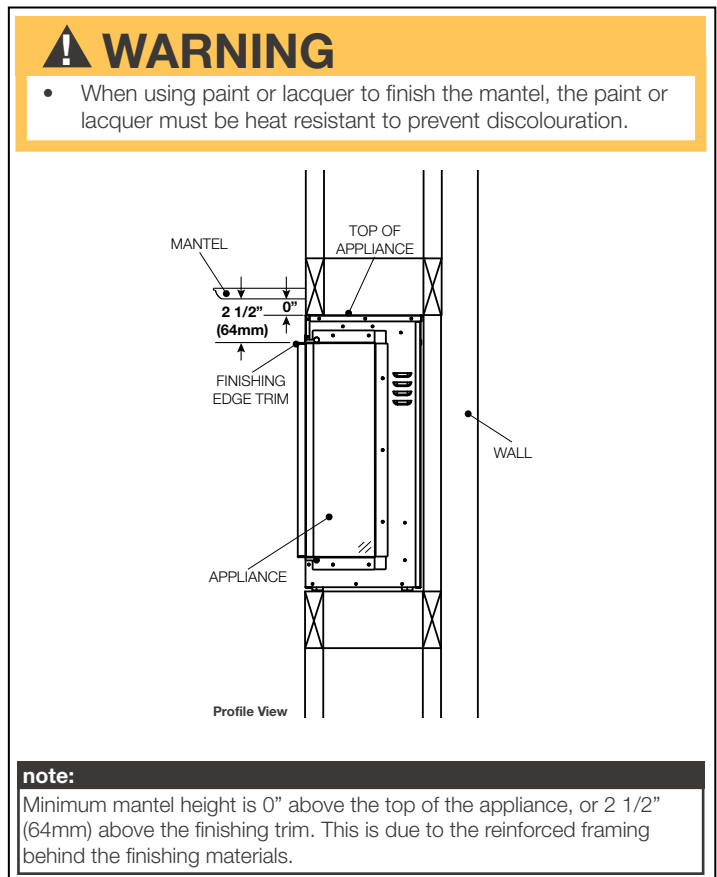

TRIVISTA™ 50" ELECTRIC APPLIANCE

Specifications

Model	BTU	Width	Height	Depth	Viewing Area
NEFB50H-3SV	5000/10000	50	21 1/2	9 1/2	48 5/8 x 15

Dimensions

Rough Framing

Minimum Mantel Clearances

W415-1973 / B / 03.04.21

Product information provided is not complete and is subject to change without notice. Please consult the installation manual for the most up to date installation information.

Installation Overview

Your appliance is capable of three unique installation configurations: **three-sided, two-sided, and single-sided.**

Three-Sided Viewing Installation

- Appliance is fully recessed into the wall with both sides open
- Front, left, **and** right side views

Two-Sided Viewing Installation

- Appliance is fully recessed into the wall with one side open
- Front view **and** left/right side view, depending on desired open/closed sides

Single-Sided Viewing Installation

- Appliance is fully recessed into the wall
- Front view **only**
- Left and right side views are covered

Spécifications

Modèle	BTU	Largeur	Hauteur	Profondeur	Dimensions de Vision
NEFB50H-3SV	5000/10000	50	21 1/2	9 1/2	48 5/8 x 15